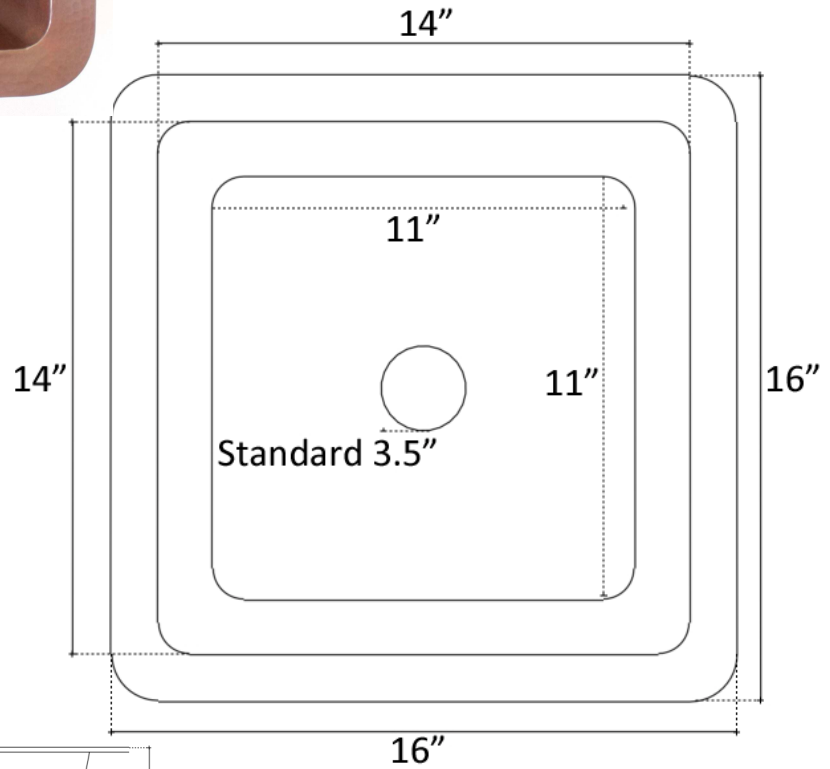

**Description:**

- Copper
- Drop-In or Undermount
- Use standard 3.5" drain
- Clean with mild soap  
No abrasive chemicals

**Available Finishes:**

- DB** Dark Bronze
- WC** Weathered Copper
- PN** Polished Nickel
- SN** Satin Nickel
- PW** Pewter

**Available Drains:**

- D003** Basket Strainer
- D007** Disposal Flange

All Dimensions Are Approximate

**DIMENSIONS WILL VARY. DO NOT** use this sheet as a guide for countertop cuts.